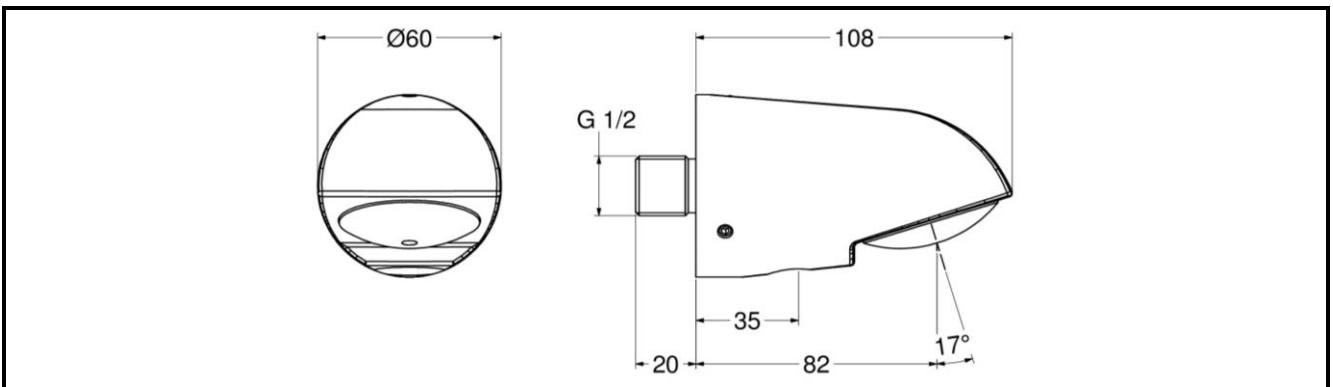

ARTICOLO / Item
Artículo / Article / Artikel

09036

Soffione doccia a parete antivandalo fisso con possibilità di alimentazione esterna.
Vandal proof wall mounted fixed shower head suitable for external water supply.
Rociador ducha mural fijo antivandálica con predisposición para alimentación externa.
Pomme de douche murale fixe antivandalisme avec prédisposition pour alimentation externe.
Vandalensicherer Duschkopf mit Antikalk-Strahlboden; wahlweise mit Wand- oder externem Rohrzufluß.

R2